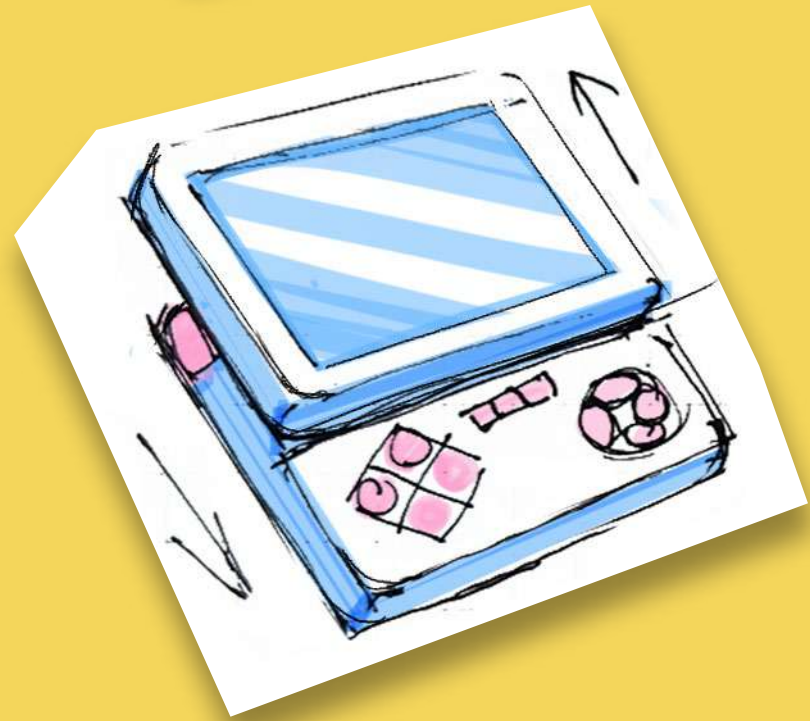

A top-down view of a desk with various stationery items. A yellow sticky note is placed over a collection of pens and pencils. Below the sticky note is a white label with black text. The background shows a grey desk mat, a wooden pencil holder, and a small orange ball.

FIZZ

Handheld Game Console

Inspiration

Initial 3D Models

Button Ideation

Button and Parting Line Ideation

rendered over rhino screenshots of initial model

original material breakup
with different button layout

parting line
change

bezel extend
to edges

Rapid Prototype

↑
3D print + foamcore

dyed anodized
aluminum

3.2" LCD display

powers on when opened

injection
molded