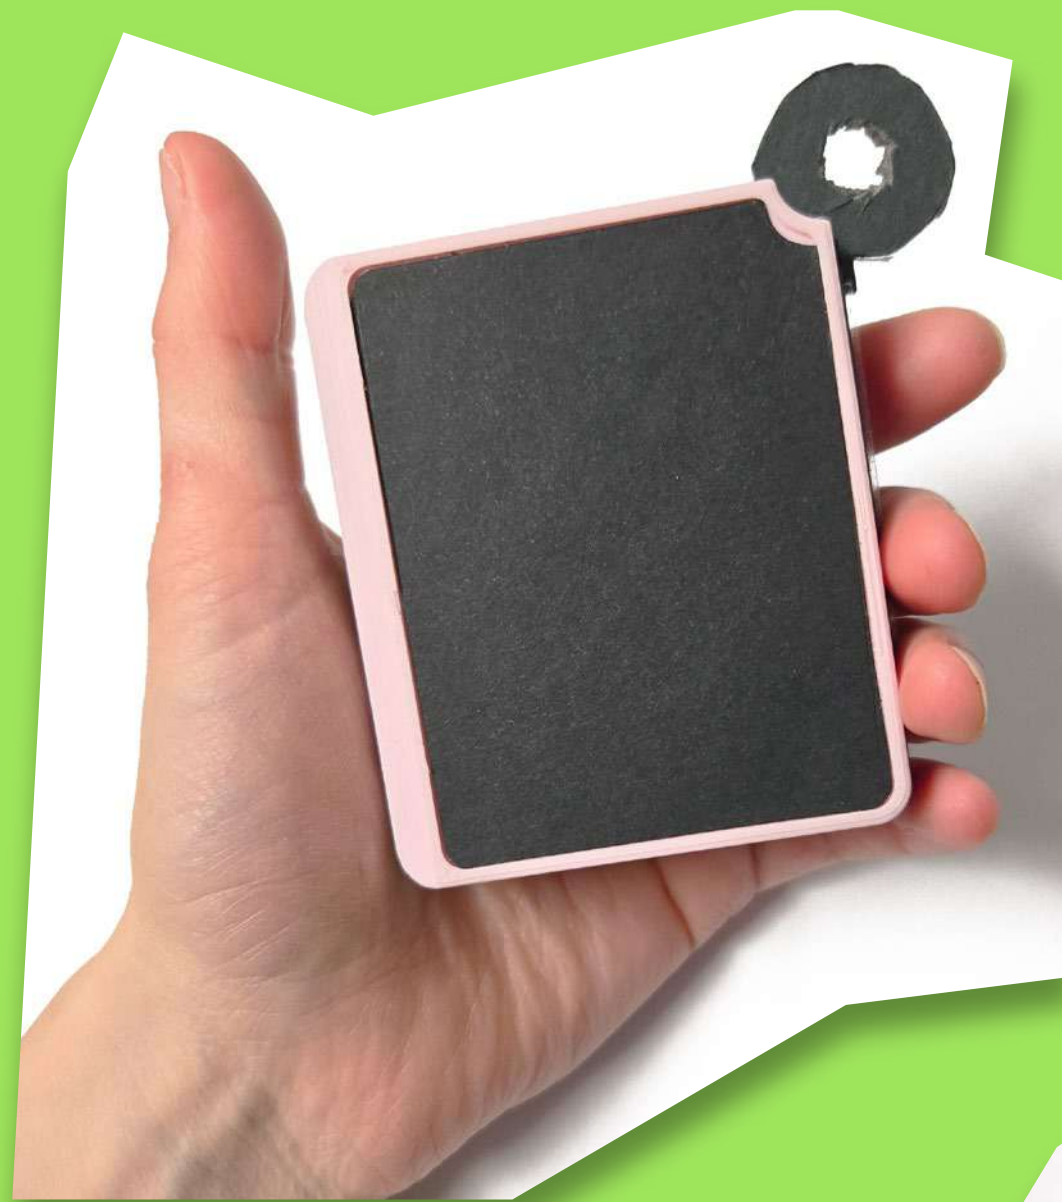

A top-down view of a desk with various stationery items. A yellow sticky note is placed over a collection of pens and pencils. Below the sticky note is a white label with black text. The background shows a grey desk mat, a wooden pencil holder, and a small orange ball.

FIZZ

Handheld Game Console

Inspiration

Initial 3D Models

Button Ideation

Button and Parting Line Ideation

rendered over rhino screenshots of initial model

original material breakup
with different button layout

parting line
change

bezel extend
to edges

Rapid Prototype

↑
3D print + foamcore

dyed anodized
aluminum

3.2" LCD display

powers on when opened

injection
molded