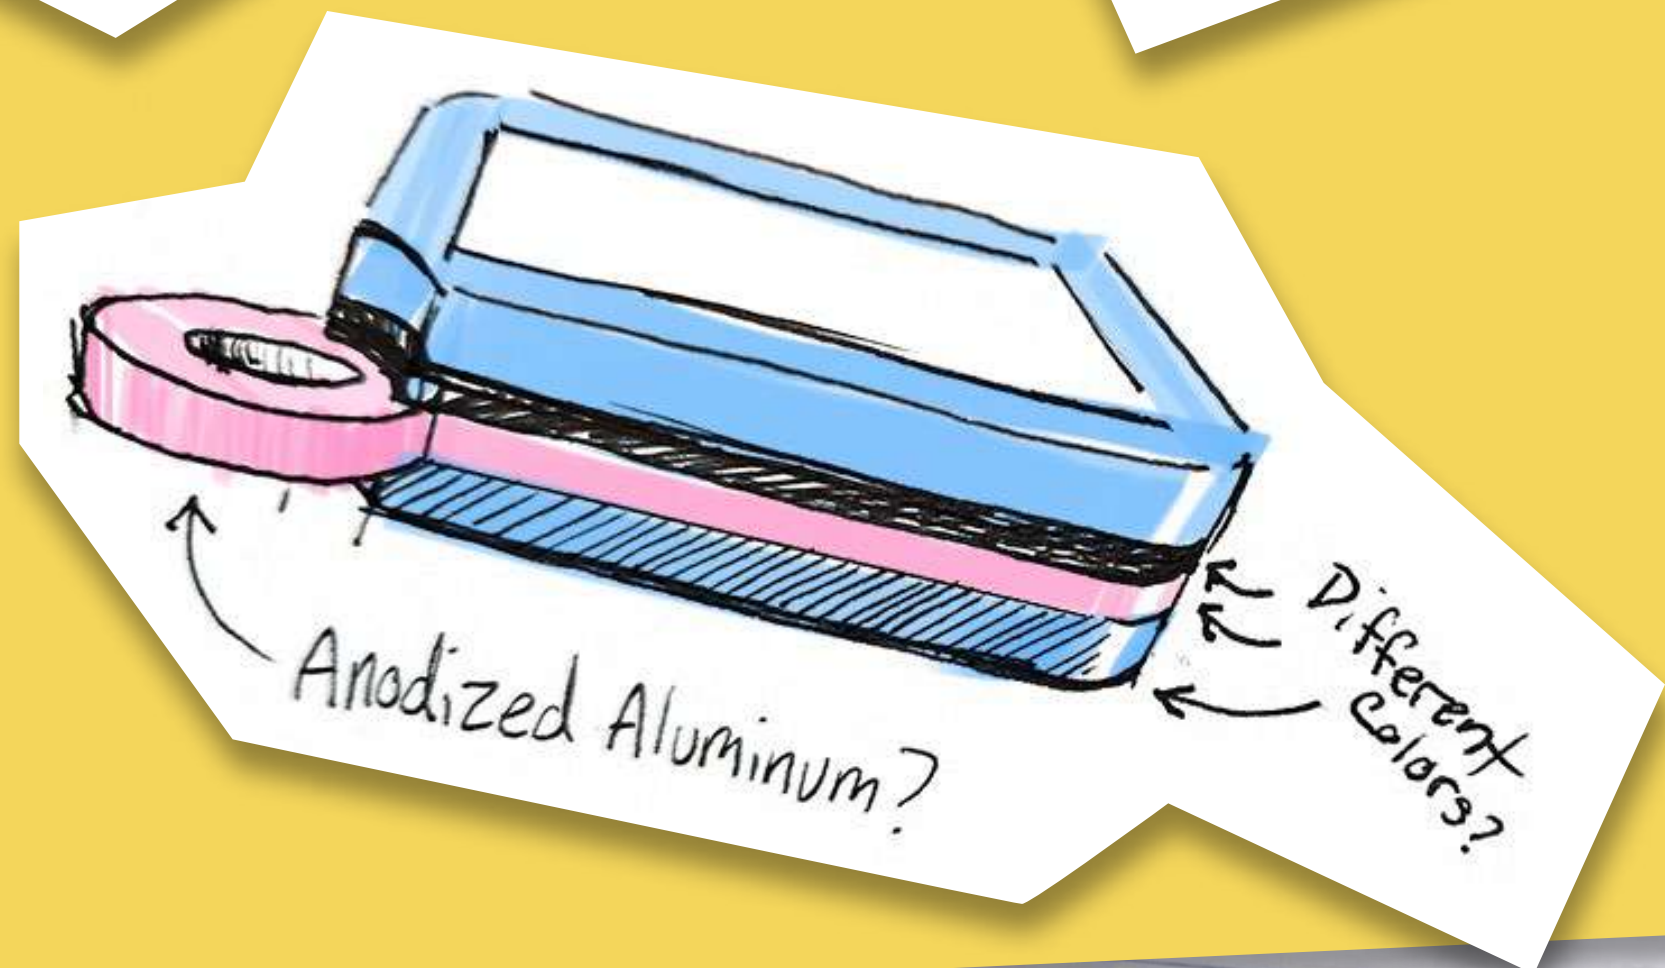

A top-down view of a desk with various stationery items. A yellow sticky note is placed over a collection of pens and pencils. Below the sticky note is a white label with black text. The background shows a grey desk mat, a wooden pencil holder, and a small orange ball.

FIZZ

Handheld Game Console

Inspiration

Initial 3D Models

Button Ideation

Button and Parting Line Ideation

rendered over rhino screenshots of initial model

original material breakup
with different button layout

parting line
change

bezel extend
to edges

Rapid Prototype

↑
3D print + foamcore

dyed anodized
aluminum

3.2" LCD display

powers on when opened

injection
molded